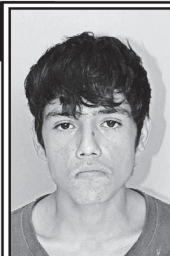

**Kalia Paulk**  
DOB: 11/22/1990

Burglary of Habitation

Race: White  
Ht.-5'04", Wt.-175  
Hair-Brown, Eyes-Hazel

**Adrian L. Hernandez**  
DOB: 08/01/1968

Assault

Race: White  
Ht.-5'06", Wt.-191  
Hair-Brown, Eyes-Brown

**You could earn a cash reward if your information  
leads to an arrest of one of these fugitives.**

**CRIMESTOPPERS**  
CORPUS CHRISTI

Do not attempt to detain or apprehend any of these wanted individuals. All information was correct at the time it was submitted for publication but may no longer be current by the time it is read.

**CALL**

**888-TIPS or 1-800-827-8477**

**Website: [www.888TIPS.com](http://www.888TIPS.com)**

**David Amaya**  
DOB: 10/30/1993

Motion to Revoke  
Probation Injury to Child/  
Elderly/Disabled with  
Intended Bodily Injury

Race: White  
Ht.-5'05", Wt.-125  
Hair-Brown, Eyes-Brown