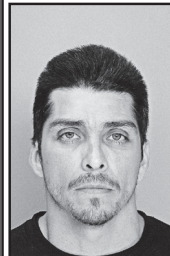

Briana L. Hernandez
DOB: 08/27/1998

Kalia Paulk
DOB: 11/22/1990

Motion to Revoke
Probation Aggravated
Assault with Deadly
Weapon

Race: White
Ht.-5'11", Wt.-180
Hair-Black, Eyes-Hazel