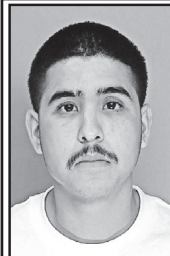

Nathaniel Morales
DOB: 07/31/1996

Motion to Revoke
Probation Assault Public
Servant

Race: White
Ht.-5'00", Wt.-130
Hair-Brown, Eyes-Brown